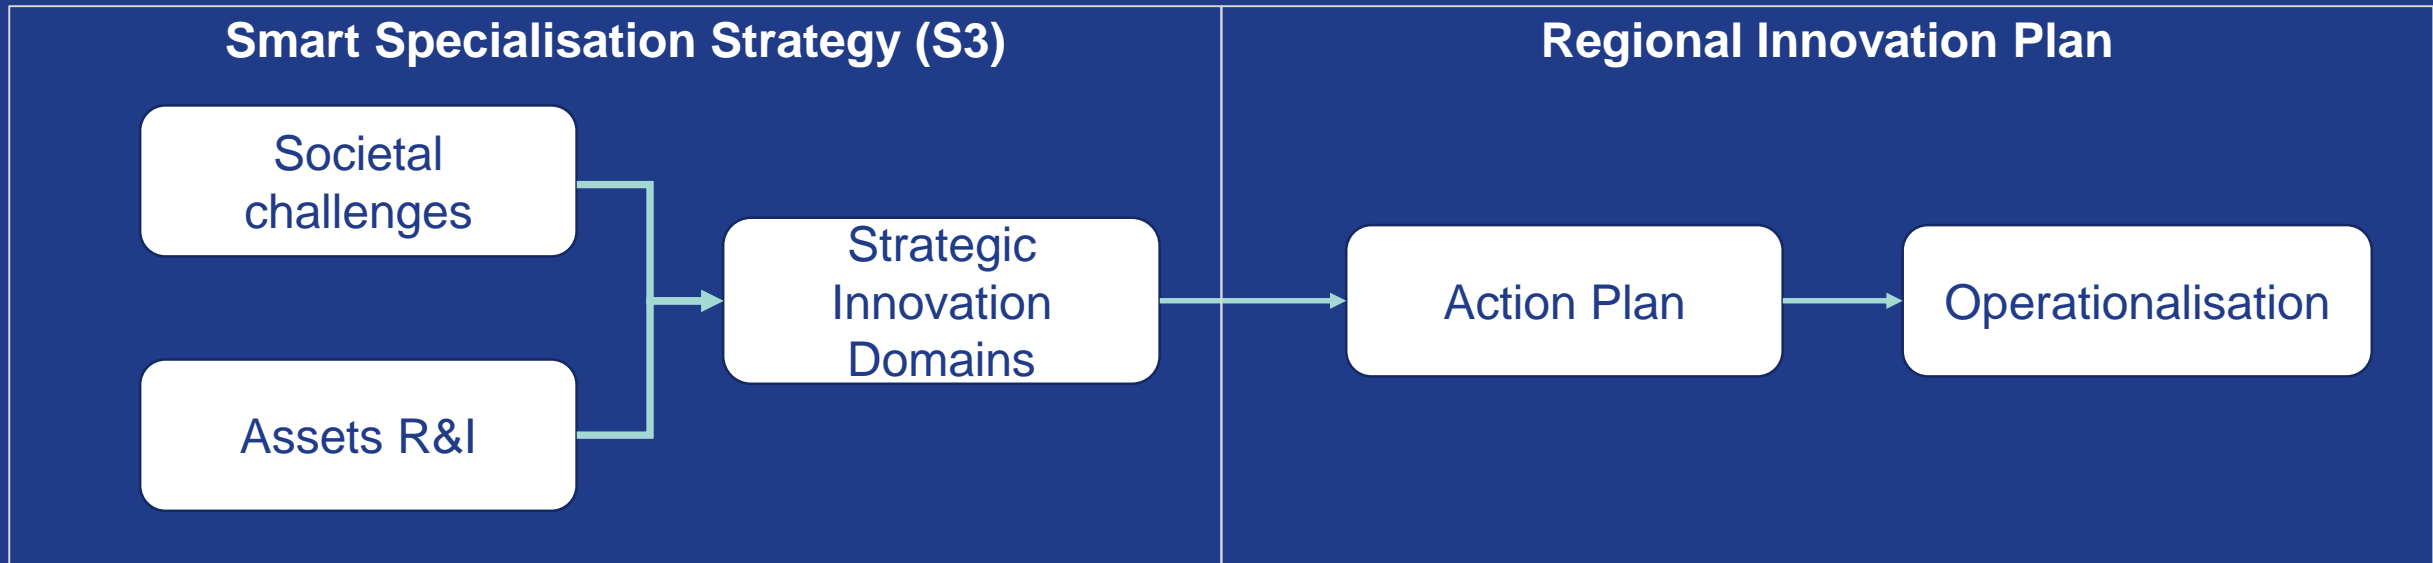

Brussels, centre of artificial intelligence!

Discover all the public and semi-public initiatives related to AI in the Brussels-Capital Region in just a few clicks.

Regional Innovation Plan 2021-2027

Resilience and prosperity of the Brussels economy through innovation

Contribution to social and ecological transitions

Strong participative approach

RDI oriented towards strategic innovation domains

Central domain: advanced digital technologies

AI is key enabler to address societal challenges