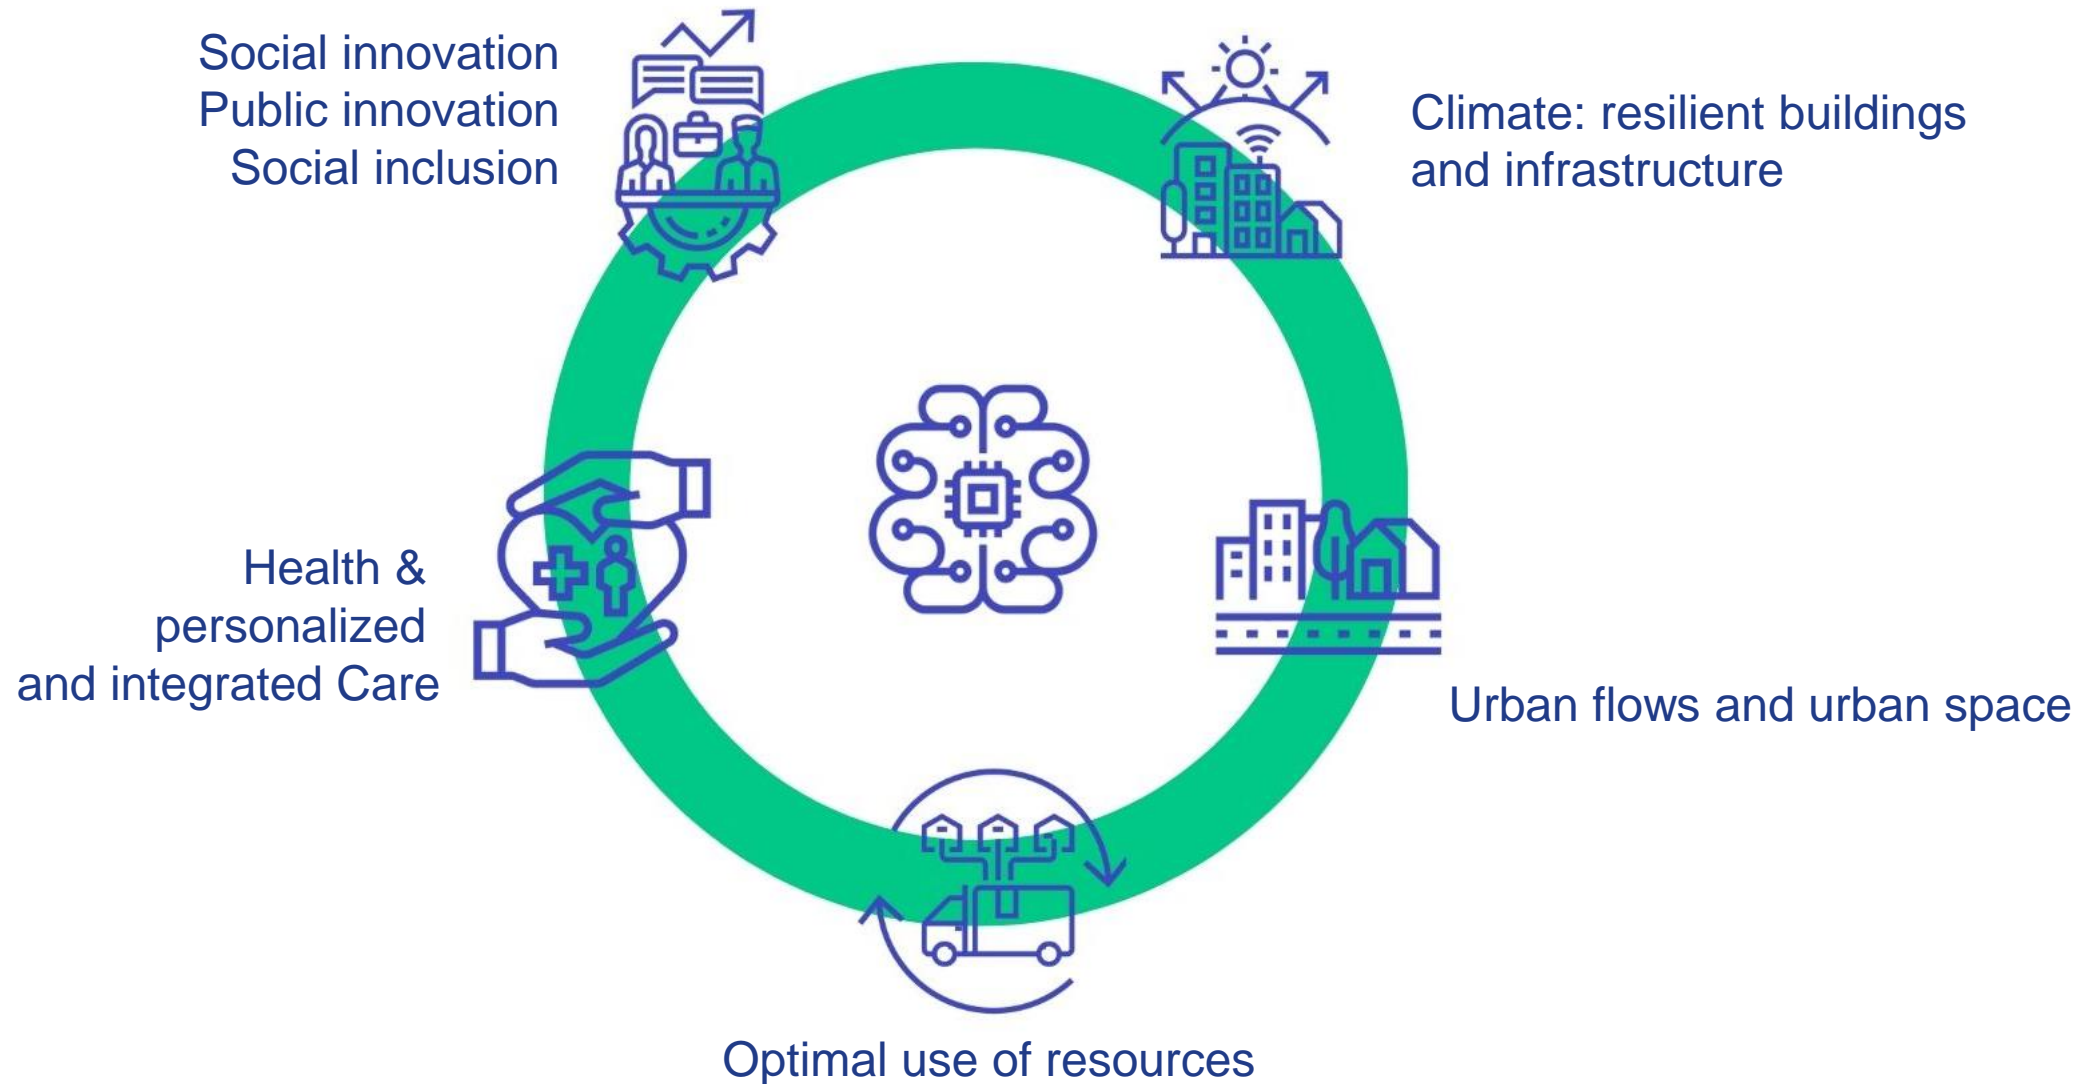

Brussels, centre of artificial intelligence!

Discover all the public and semi-public initiatives related to AI in the Brussels-Capital Region in just a few clicks.

Regional Innovation Plan 2021-2027

Resilience and prosperity of the Brussels economy through innovation

Contribution to social and ecological transitions

Strong participative approach

RDI oriented towards strategic innovation domains

Central domain: advanced digital technologies

AI is key enabler to address societal challenges