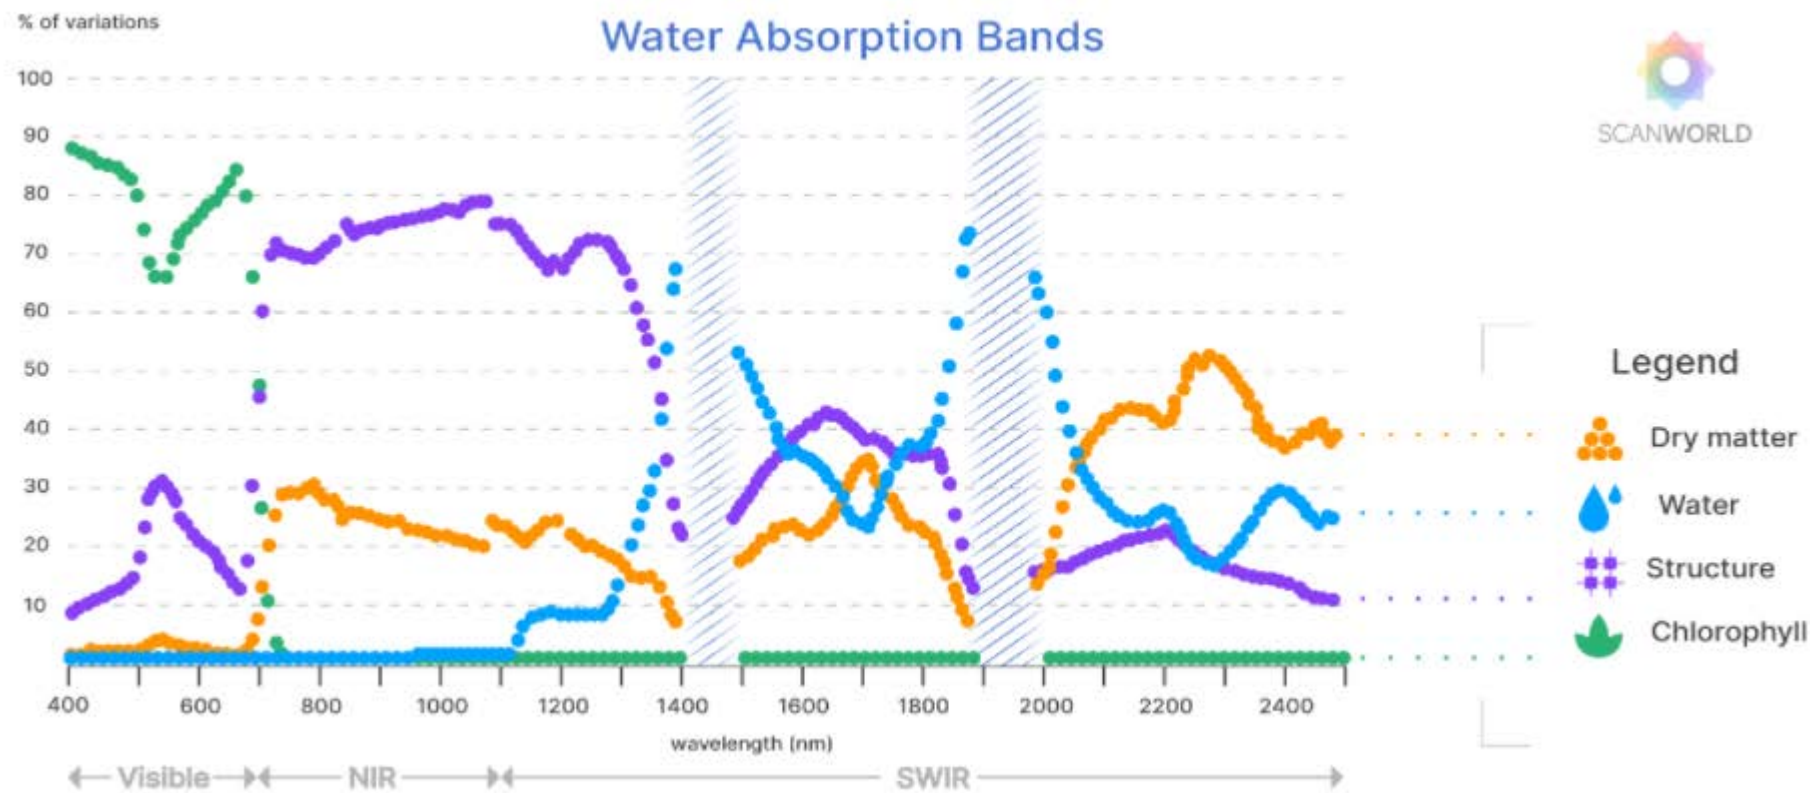

Identify individual tree and tree species based on EO in the hyperspectral domain

Interest of hyperspectral versus RGB and multispectral

Based on Ceccato et al. 2001 and 2002 RSE publications