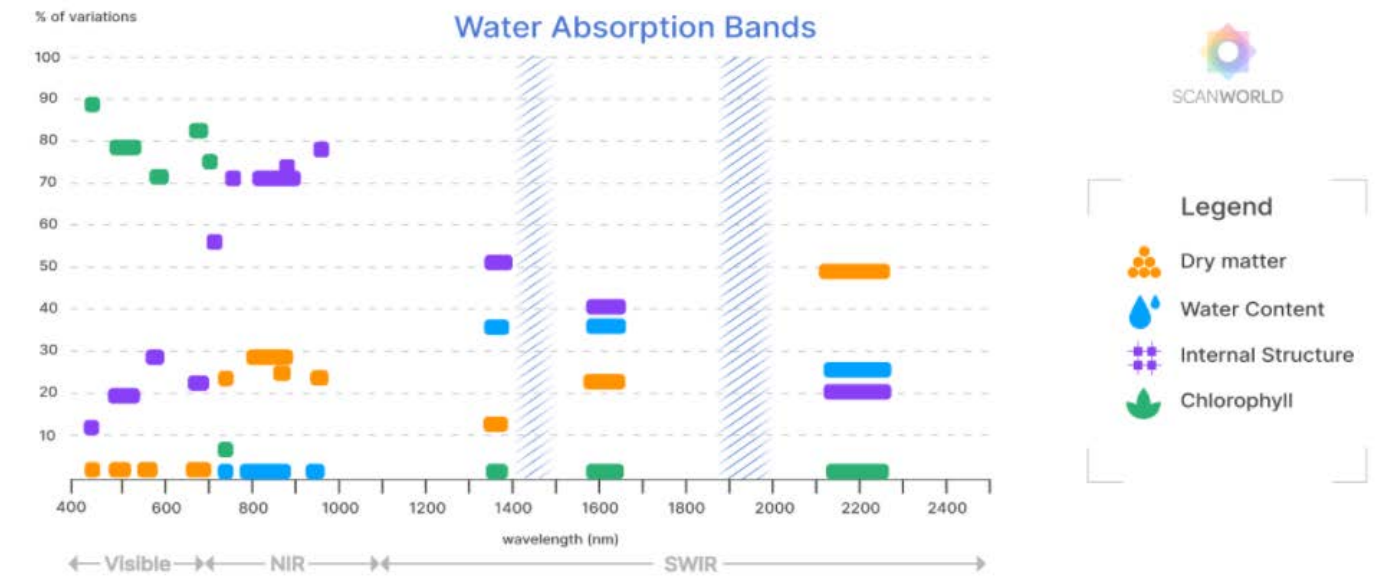

Identify individual tree and tree species based on EO in the hyperspectral domain

Interest of hyperspectral versus RGB and multispectral

Based on Ceccato et al. 2001 and 2002 RSE publications