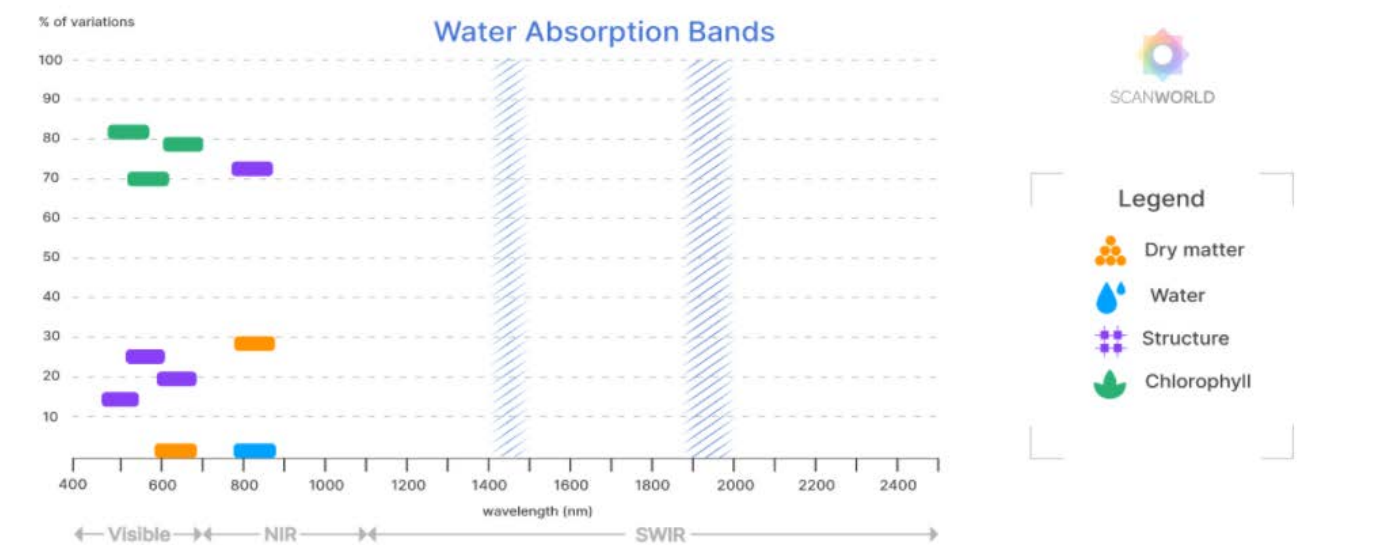

Identify individual tree and tree species based on EO in the hyperspectral domain

Interest of hyperspectral versus RGB and multispectral

Based on Ceccato et al. 2001 and 2002 RSE publications